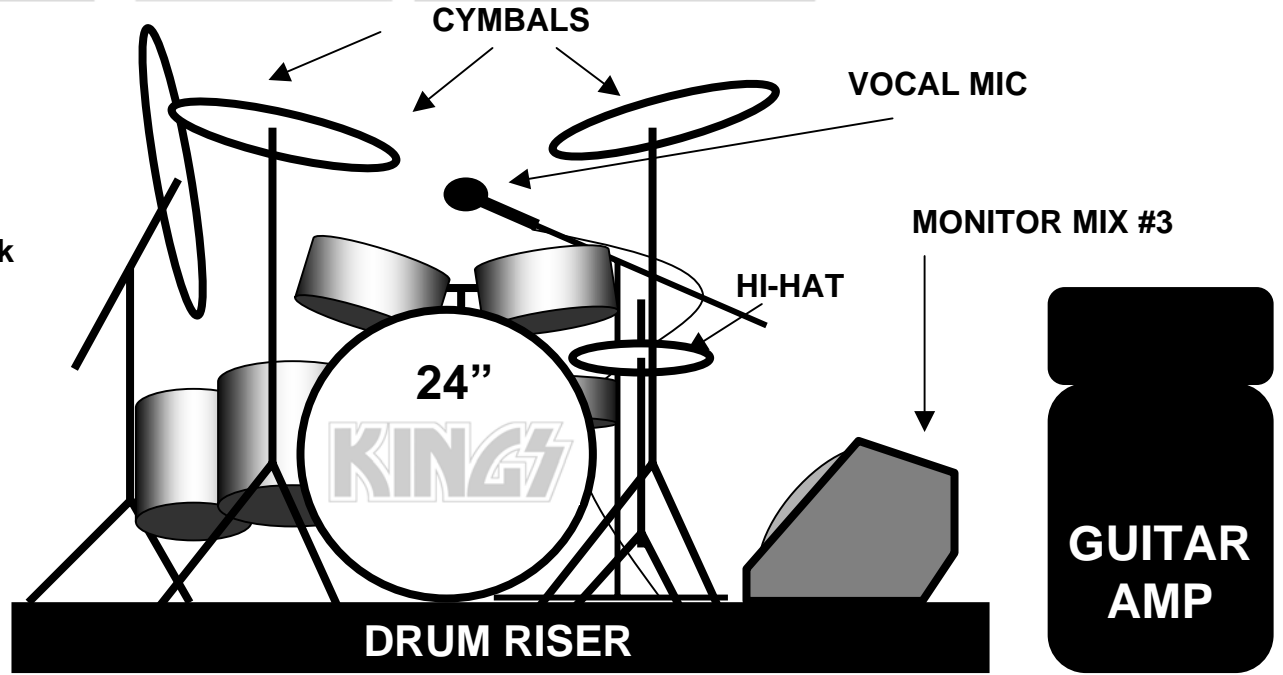

STAGE PLOT

SOUND CHECK MUST BE COMPLETED BY: _____