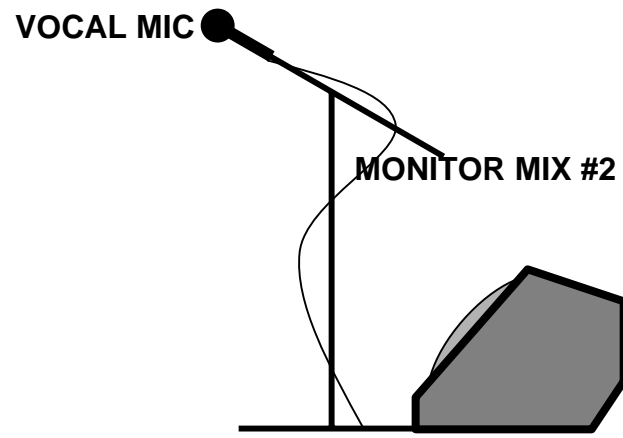

STAGE PLOT

SOUND CHECK MUST BE COMPLETED BY: _____