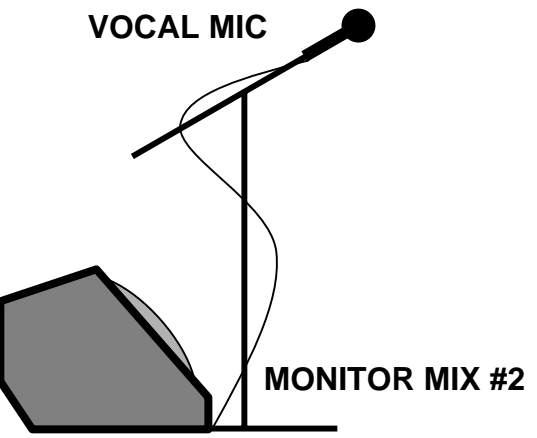

STAGE PLOT

SOUND CHECK MUST BE COMPLETED BY: _____