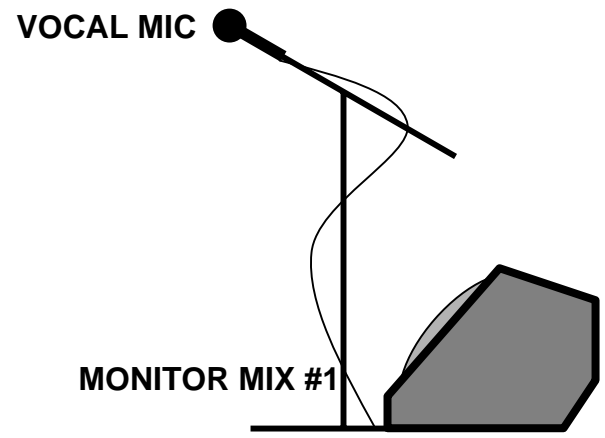

STAGE PLOT

SOUND CHECK MUST BE COMPLETED BY: _____